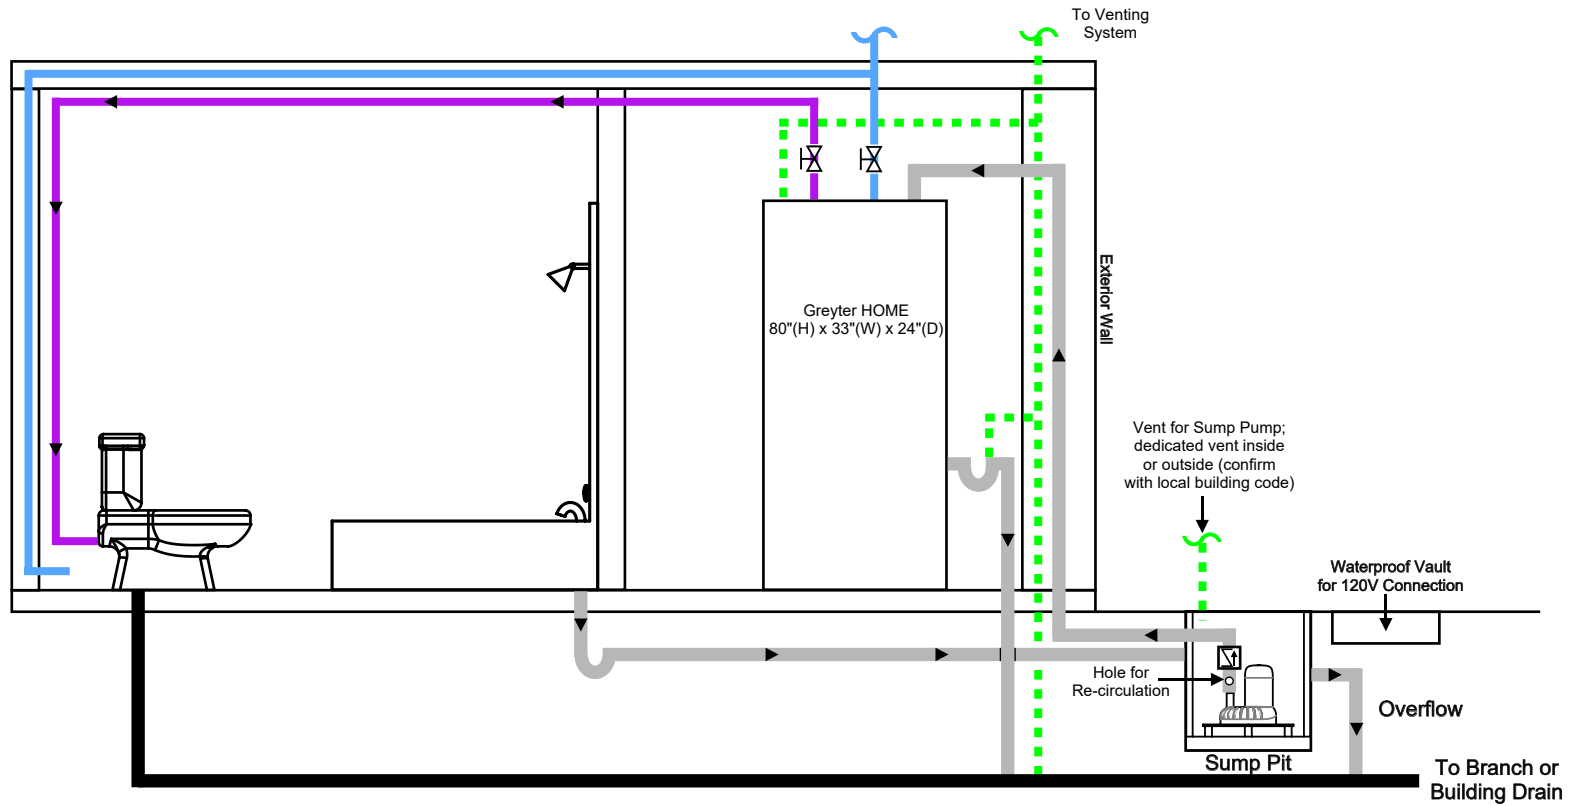

Greyter HOME - Single Story Outdoor Solution (No Opportunity for Gravity Feed)

-  Toilet Supply Line
-  DCW Supply
-  2" Greywater Line
-  Stack Vent
-  3" Soil or Waste Stack